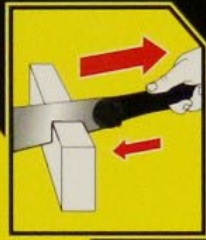

STANLEY®

FATMAX®

250mm
7/14TPI

© 2016 Stanley Black & Decker
Egide Walschaertsstraat 14-16
2800 Mechelen, Belgium
<http://www.stanleytools.eu>

STANLEY
STANLEY
REGISTERED TRADEMARKS

MADE IN CHINA

0-20-501 72003277